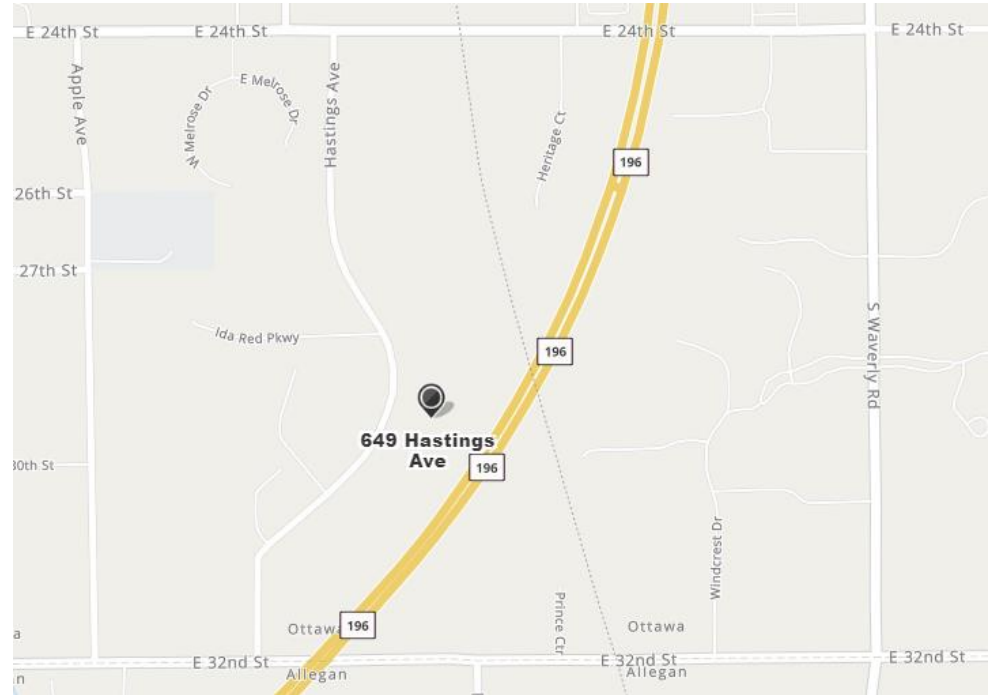

DRIVING DIRECTIONS TO 649 Hastings Ave, Holland, MI 49423

From the North off of Highway 31	From the South off of Highway 31	From the East	From the West
<p>Turn right on 24th St Drive 1 block Turn left on Hastings Ave Go 1 ½ blocks Office is on left side (next to Social Security Office)</p>	<p>Make a Michigan U-Turn on to 32nd St Turn right onto Hastings Ave Go about 1 block Building is on right side (next to Social Security Office)</p>	<p>Take MI-100 Take I-96 West toward GR Merge onto MI-6 West (Exit 46) Merge onto I-196 West toward Holland Take the I-196 BL (exit 55) toward Holland Merge onto US-31 S toward St Joseph Turn slight right onto E 32nd St Turn right onto Hastings Ave Building is on the right side (next to Social Security Office)</p>	<p>Take W 32nd St Turn left onto Hastings Ave Building is on the right side (next to Social Security Office)</p>

649 Hastings Ave

Waverly

Beechwood

Holland

Zeeland

May Station

West Michigan
Regional
Airport

Allegan